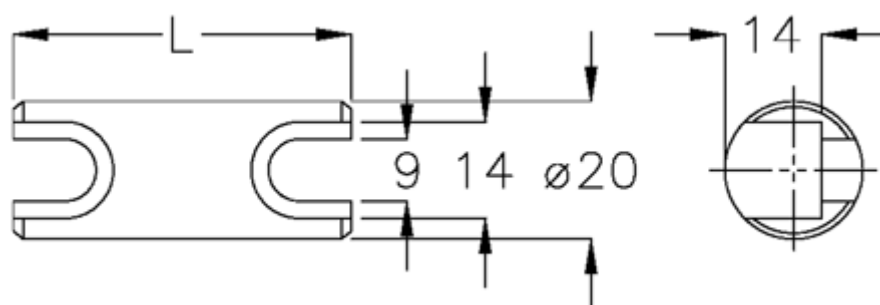

# Data Sheet

Article number: 0581422021

Description: Hepco MCS 1-242-2021S  
Bolt Connector Set Profile 60 mm 20x59L

## Measures

L = 59  
Weight (kg) = 0.10